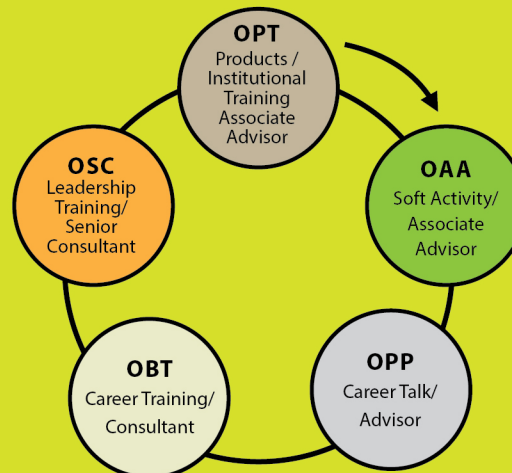

O5 System 2.0

Become an OMNI Advisor, you need

- Sincerely like the products and use them with absolute discipline
 - Understand the ingredients and principles of the products
 - Share your favourite products from your heart
 - Understand the system of bonus calculation.
 - Familiar with the operation of the 137 package
- Accumulation of ___ loyal user
Started ___ Distributor

Become an OMNI Consultant, you need

- The right concept of developing a direct selling career. (Short term profit? Efficient and real passive income?)
 - Good and regular work habits
 - Familiarisation with the system (calculations, long-term operational advantages)
 - Meet up (Initiation) Skill Training
 - Techniques of organize own group activities
 - Systematic follow-up of team activities
 - Proficient meeting skills
- Accumulation of ___ loyal user
Started ___ Distributor